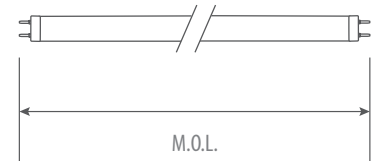

Dimensional Drawing

Ordering Information Example: VIV-T8DFSP4/20W/35/F/5FT

Family Name	Lamp Type	Wattage	CCT	Frost	Length	Other	
VIV (Vivid)	T8DFSP/N (Direct Fit, shatterproof, nano)	15W	30 (3000K)	F (Frost)	Blank (4FT/ 2FT)	U (U-Bend)	
	T8DFSP4 (Direct Fit, PET film, shatterprotect)	9W, 13W, 15W, 20W, 24W	35 (3500K)		3FT	M (Metric)	
	T8DF4 (Direct Fit)	11W, 11.5W	40 (4000K)		5FT		
	T8DF2 (Direct Fit)	13W	50 (5000K)		8FT		
					65 (6500K)		

Product Specification

Ordering Code	DLC	Model Number	Nominal Lamp Power (Watts)	System Power (Watts)			Initial Lumen (lm)			Base	Voltage (V)	Hour Rating	Beam Angle	CCT(K)	CRI	M.O.L. (inch)	Case QTY.
				Low BF (0.78)	Normal BF (0.88)	High BF (1.16)	Low BF (0.78)	Normal BF (0.88)	High BF (1.16)								
T8DFSP/N (NANO), Shatterproof																	
1762023	-	VIV-T8DFSP/N/15W/30/F	15	15	18	24	1700	2100	2800	G13	120-277, 347	50,000	160	3000	83	48	25
1762367	-	VIV-T8DFSP/N/15W/35/F	15	15	18	24	1700	2100	2800	G13	120-277, 347	50,000	160	3500	83	48	25
1762884	-	VIV-T8DFSP/N/15W/40/F	15	15	18	24	1800	2200	2900	G13	120-277, 347	50,000	160	4000	83	48	25
1762555	-	VIV-T8DFSP/N/15W/50/F	15	15	18	24	1800	2200	2900	G13	120-277, 347	50,000	160	5000	83	48	25