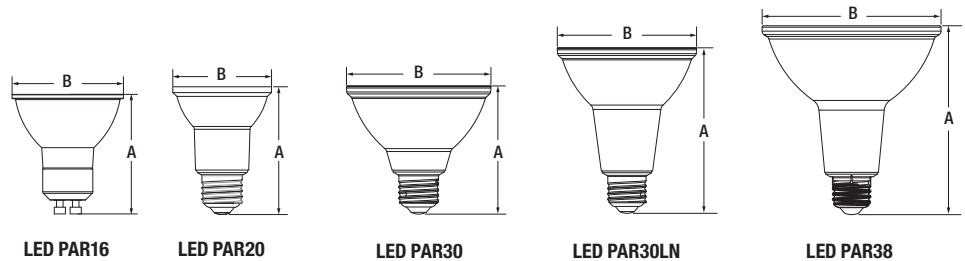

1. Hours lifetime with 70% lumen maintenance

2. Thermally stable typical CCT (±10%)

3. CRI – Color Rendering Index (typical)

4. Thermally stable typical lumens (±10%)

Physical Information

Lamp Description	(A) MOL	(B) Diameter
LED PAR16	2.9 in	1.9 in
LED PAR20	3.27 in	2.51 in
LED PAR30	3.34 in	3.74 in
LED PAR30LN	4.44 in	3.74 in
LED PAR38	5.11 in	4.80 in